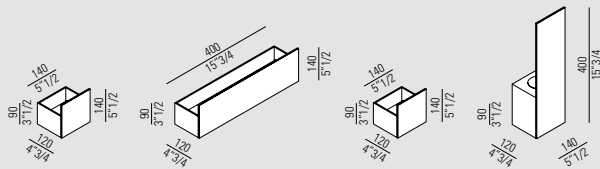

design Nicolas Gwenaël, Curiosity